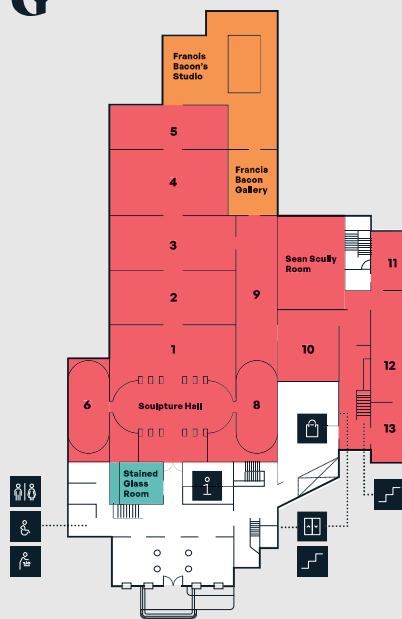

Eolaire Dánlainne
Gallery Directory

Urlár na Talún
Ground Floor

An Chéad Úrlár
First Floor

2

Education Space

1

Gallery 14 – 22
Lecture Room / Gallery 18

G

Francis Bacon's Studio
Gallery 1 – 13
Sean Scully Room
Stained Glass Room
Shop

LG

Café
Cloakroom
Toilets

G

- Gallery 1 – 13
- Francis Bacon's Studio
- Sean Scully Room
- Stained Glass Room
- Information
- Shop

1

- Gallery 14 – 17
- Lecture Room / Gallery 18
- Gallery 19 – 22
(Currently under renovation)