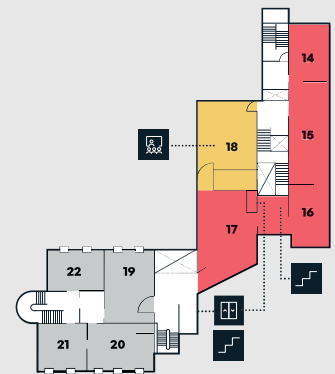

Eolaire Dánlainne
Gallery Directory

Urlár na Talún
Ground Floor

An Chéad Úrlár
First Floor

2

Education Space

1

Gallery 14 – 22
Lecture Room / Gallery 18

G

Francis Bacon's Studio
Gallery 1 – 13
Sean Scully Room
Stained Glass Room
Shop

LG

Café
Cloakroom
Toilets

G

- Gallery 1 – 13
- Francis Bacon's Studio
- Sean Scully Room
- Stained Glass Room
- Information
- Shop

1

- Gallery 14 – 17
- Lecture Room / Gallery 18
- Gallery 19 – 22
(Currently under renovation)